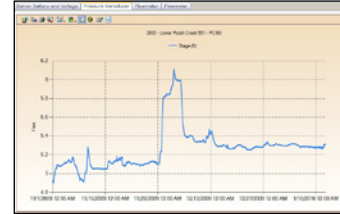

## Reporting and Displays

Merlin Chart

Create-a-Chart

Measurement	Date	Value	Unit
HEAD 5	07/22/2000	95.13/20.00	Auto
Voltage 99	11/15/2000	95.13/20.00	Auto
Temperature 99	11/15/2000	95.13/20.00	Auto

Data Catalog