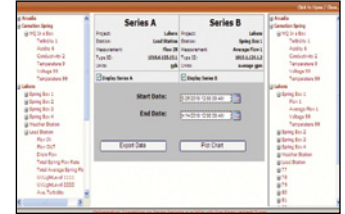

Create-a-Chart

Measurement	Date	Value	Unit
HEAD 5	07/22/2000	95.13/20.00	Auto
Voltage 99	11/15/2000	95.13/20.00	Auto
Temperature 99	11/15/2000	95.13/20.00	Auto

Data Catalog